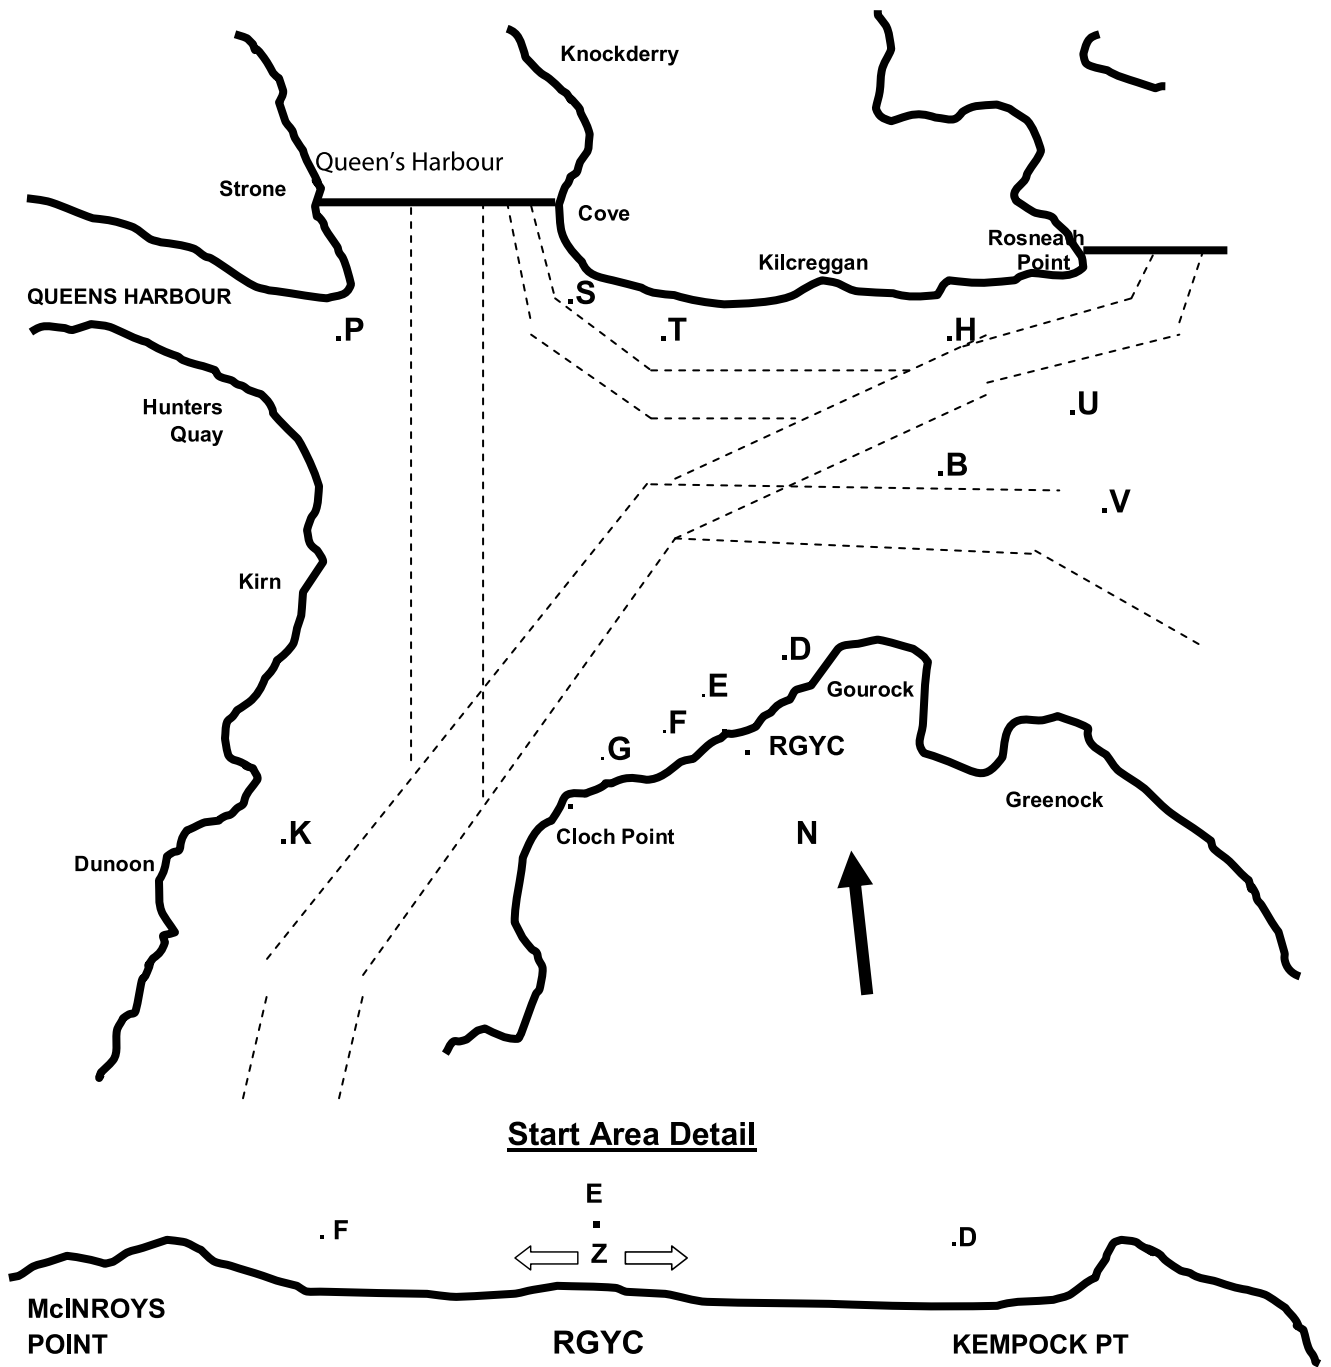

COURSE CHART & KEY TO RACING MARKS

B	IRONOTTER	COL YELLOW SPHERICAL, IRONOTTER OUTFALL
D	GOUROCK	RGYC RACING MARK, DAY-GLO ORANGE CAN
E	ASHTON	RGYC RACING MARK, DAY-GLO ORANGE CAN
F	MCINROY'S POINT	RGYC RACING MARK, DAY-GLO ORANGE CAN
G	LEVAN	RGYC RACING MARK, DAY-GLO ORANGE CAN
H	PORTKIL PT.	COL LIT CAN (RED) ARD NO. 4
K	DUNOON BANK	COL LIT PILLAR (BLACK/YELLOW/BLACK)
P	STRONE	COL LIT PILLAR (YELLOW/BLACK) NO. 30
S	BARONS POINT	COL LIT CONE (GREEN) KIL NO. 3
T	KILCREGGAN	COL LIT CAN (RED) KIL NO. 2
U	ROSNEATH PATCH N	COL LIT CONE (GREEN) ARD NO. 5
V	ROSNEATH PATCH S	COL LIT CAN (RED) NO. 27
X	TEMPORARY INFLATABLE	LAI D IN VARIOUS POSITIONS, WIND DIRECTION DICTATING
Z	START MARK INFLATABLE	DESIGNATED ACCORDINGLY LAI D AT 'E' OR EASTOR WEST OF 'E'